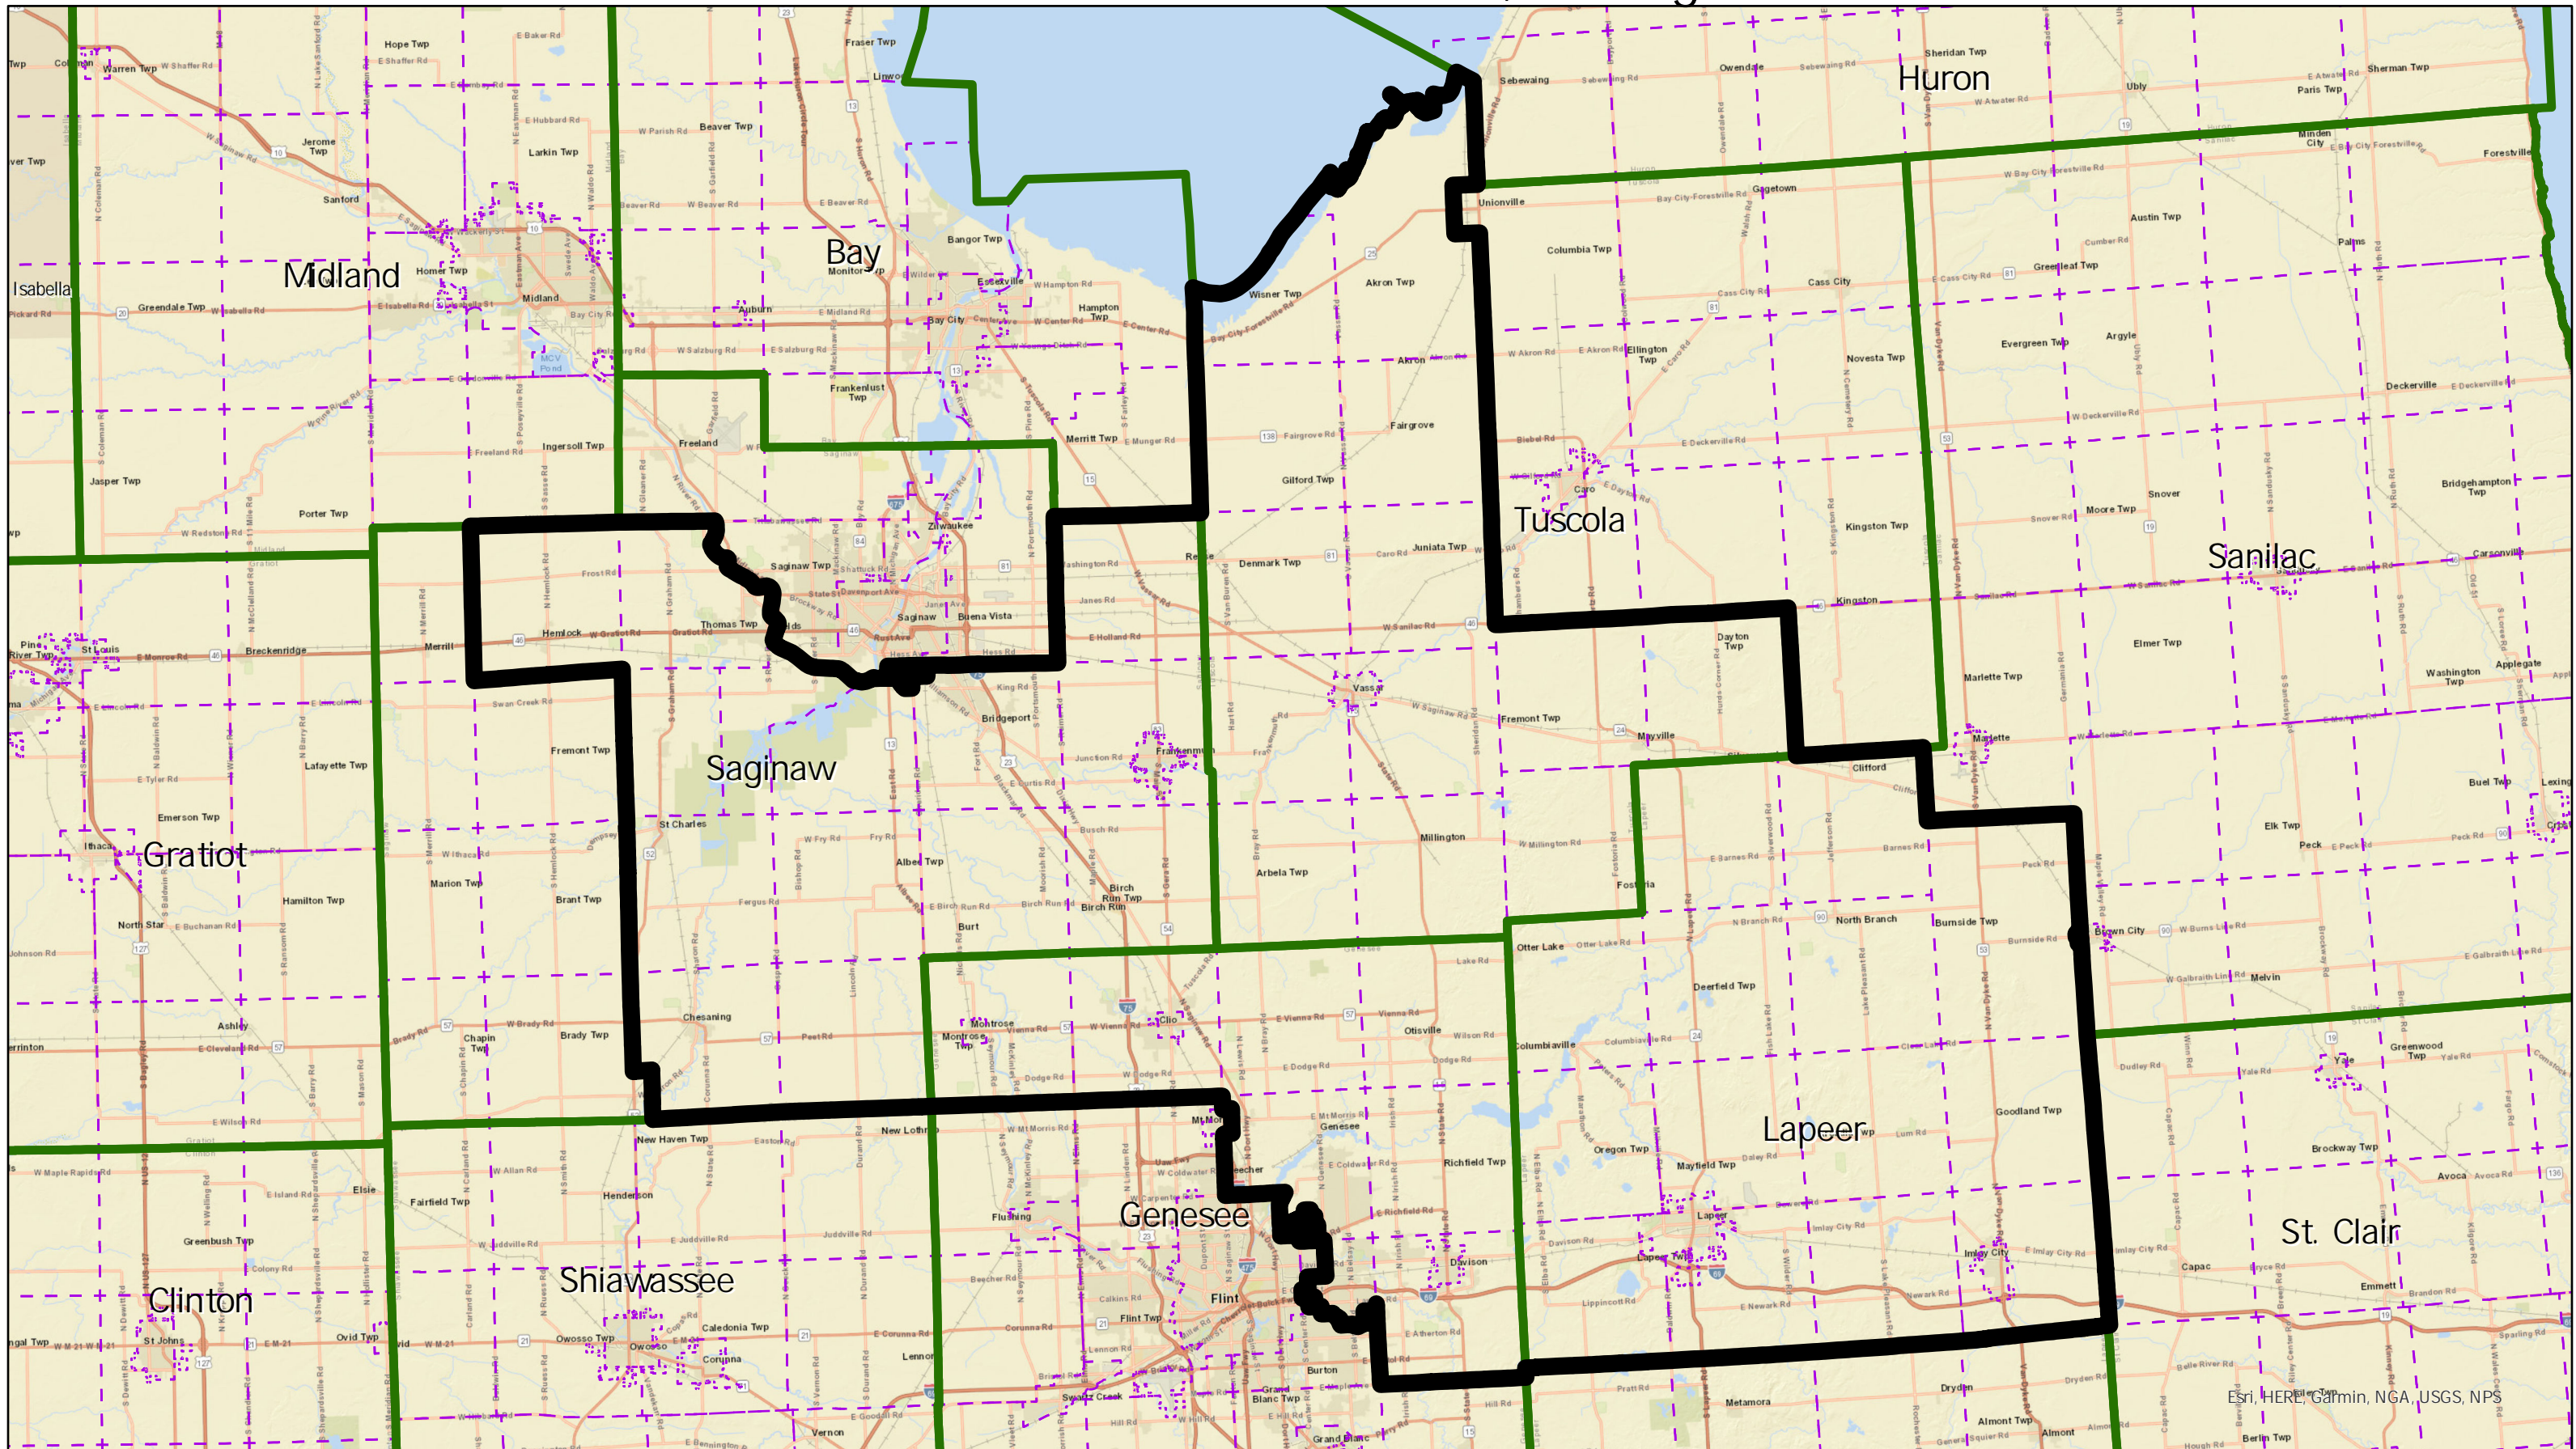

Linden Senate District 26, Michigan

Esri, HERE, Garmin, NGA, USGS, NPS

Linden Senate Districts

 Counties

 Townships